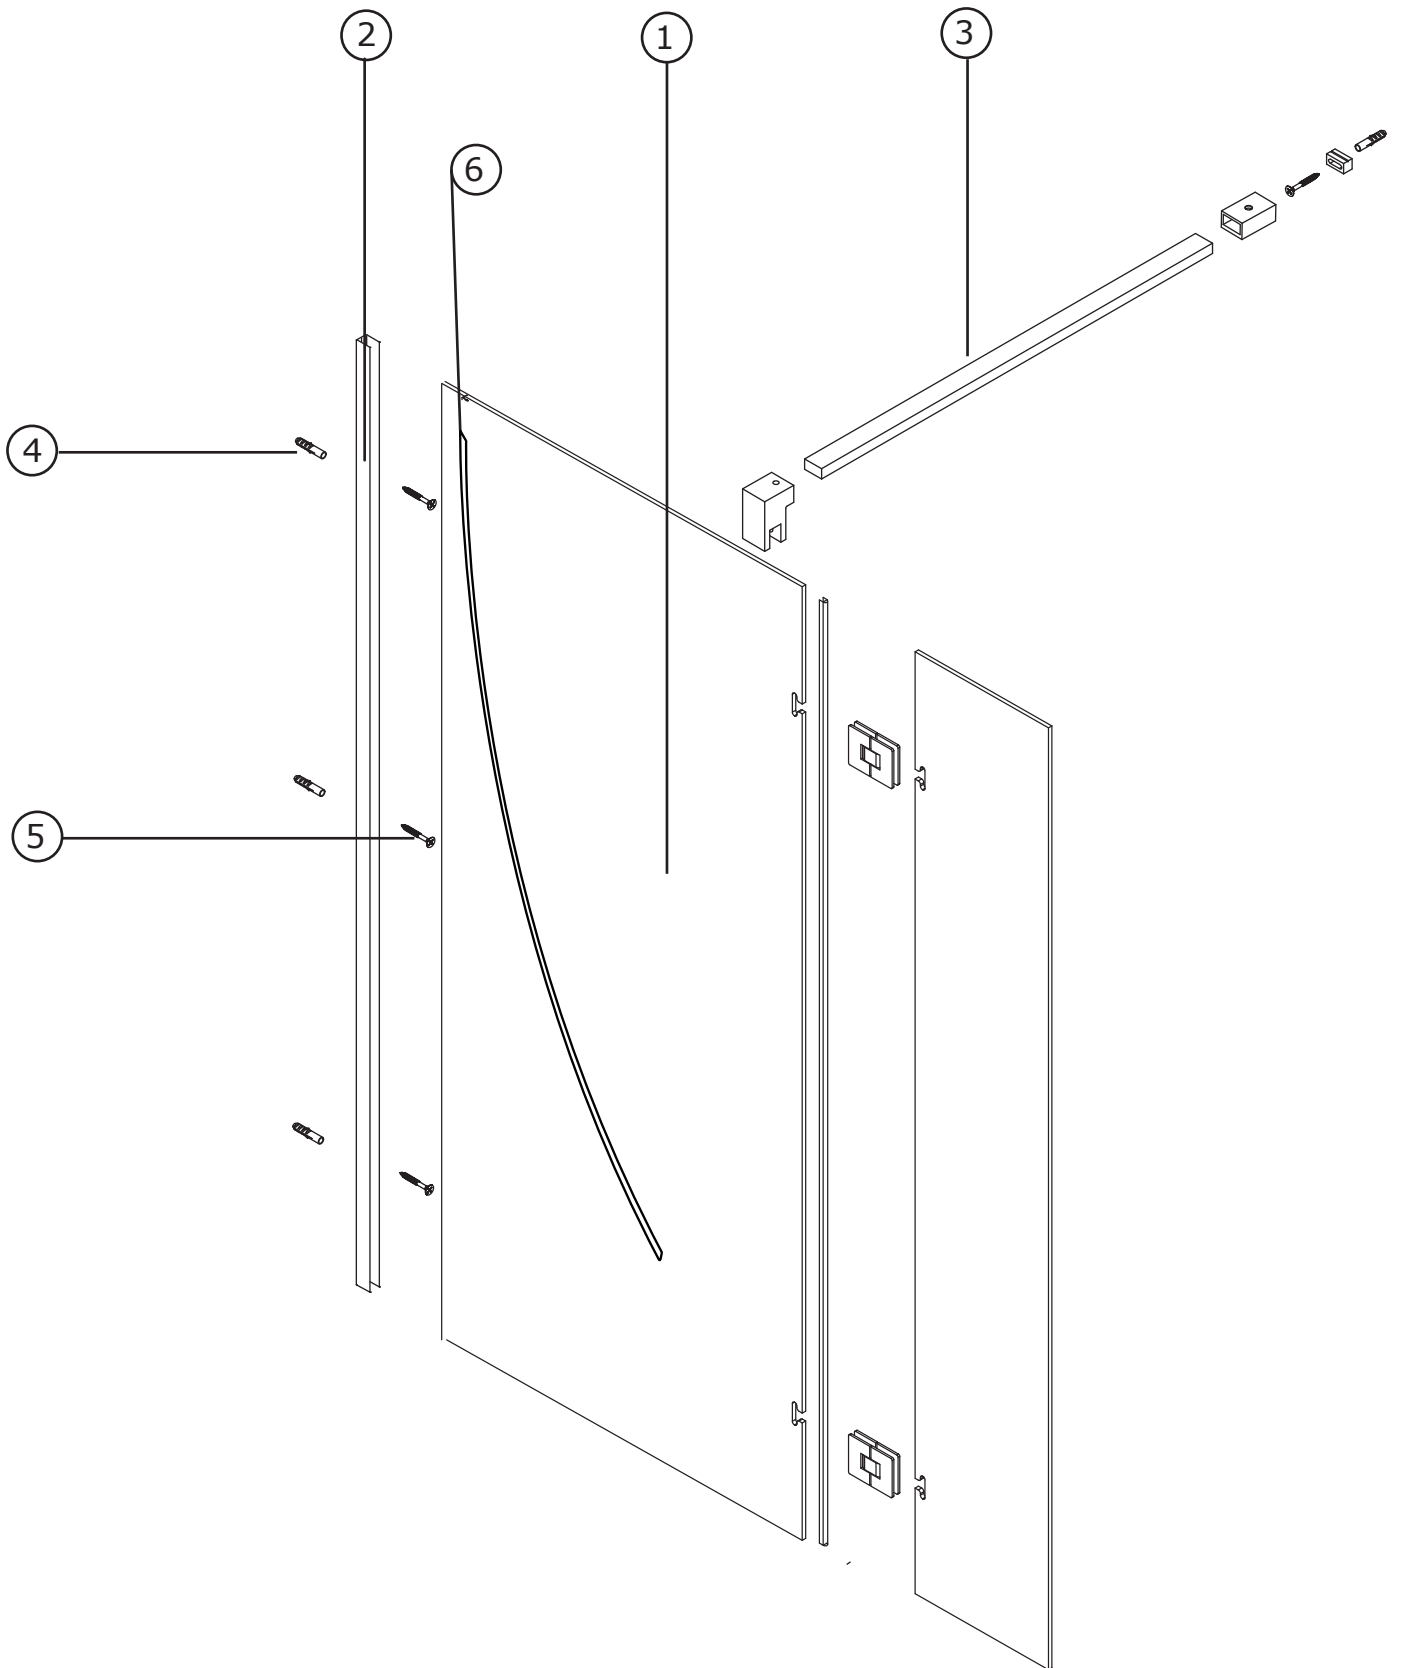

NT05

NT05

COMPONENTES/COMPONENTS/COMPOSANTS

CODE	DESCRIPTION			UNITS
1	VIDRIO FIJO	FIXED GLASS	PAROI FIXE	1
2	PERFIL A PARED	WALL ATTACHMENT PROFILE	PROFILÉ MURAL	1
3	BARRA DE REFUERZO	REINFORCEMENT BAR	BARRE DE RENFORCEMENT	1
4	TACOS	WALL PLUG	CHEVILLE	3
5	TORNILLOS A PARED	WALL SCREW	VIS MURALE	3
6	JUNTA DE ACRISTALAR	GLAZING JOINT	JOINT VITRAGE	1
7	JUNTA BURBUJA	BUBBLE JOINT	JOINT BULLE	1
8	BISAGRA	HINGE	CHARNIÈRE	2

HERRAMIENTAS NECESARIAS/TOOLS NEEDED/OUTILS NÉCESSAIRES